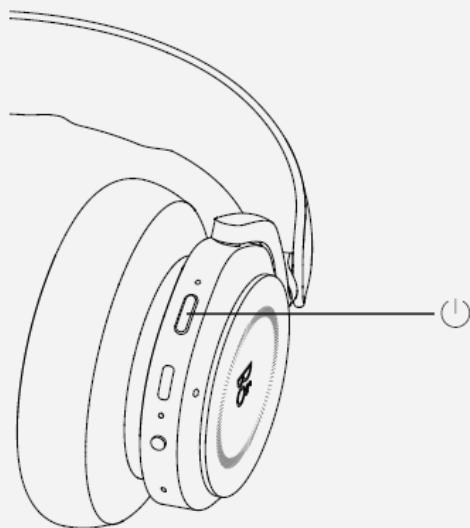

Beoplay HX

Ghid de inițiere rapidă

I.

PORNIȚI NOILE CĂȘTI ALE DVS. BEOPLAY HX